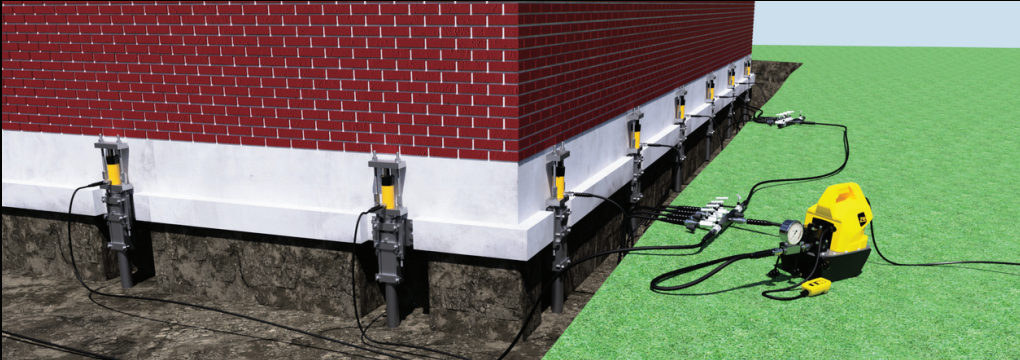

MANIFOLD LIFT SYSTEM

Earth Contact Products: Providing You
The Very Best Solution for Your Foundation Problems

THE ECP MANIFOLD LIFT SYSTEM

The Manifold Lift System offers a precise and efficient way to lift houses. Using hydraulic power and strategically placed lifting points, it raises the entire structure evenly. Unlike traditional methods, this system ensures uniform lifting by distributing hydraulic pressure through interconnected points, reducing the risk of uneven stress or damage. It allows for precise control over the lifting process, enabling adjustments as needed.

With reliable performance and meticulous engineering, the Earth Contact Products Manifold Lift System provides a safe and dependable solution for raising houses to the desired level.

ENGINEER APPROVED

THE SOLUTION

The ECP 6-Way Manifold

Full Set Up for Synchronous Lift

- Individual control for each cylinder
- One installer can manage multiple cylinders
- Ability to lock off cylinders at exact pressures
- Can be linked with multiple manifolds

- Lightweight portable equipment
- Multiple cylinders lifting concurrently
- Gauges monitor exact lift pressure

DESIGNED AND ENGINEERED TO PERFORM

For over 25 years, Earth Contact Products (ECP) has been the industry leader in structural support solutions. With over 18 patents and trademarks, we deliver innovative, high-quality products that are Designed and Engineered to Perform. Backed by a full manufacturer's warranty, we don't just meet industry standards—we set them, driving growth and technological advances across the industry. Proudly made in the USA, our products ensure lasting performance and peace of mind.