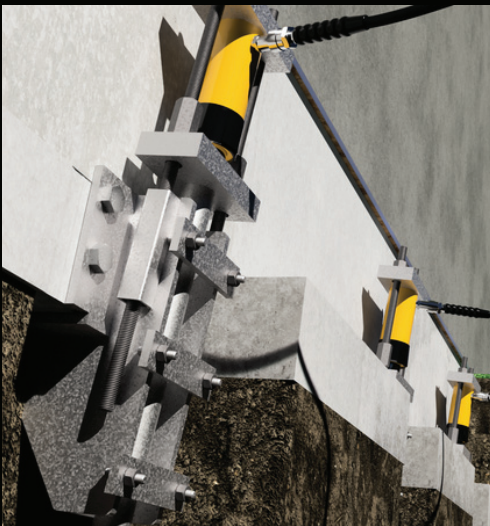

MANIFOLD LIFT SYSTEM

Earth Contact Products: Providing You
The Very Best Solution for Your Foundation Problems

THE ECP MANIFOLD LIFT SYSTEM

The Manifold Lift System offers a precise and efficient way to lift houses. Using hydraulic power and strategically placed lifting points, it raises the entire structure evenly. Unlike traditional methods, this system ensures uniform lifting by distributing hydraulic pressure through interconnected points, reducing the risk of uneven stress or damage. It allows for precise control over the lifting process, enabling adjustments as needed.

With reliable performance and meticulous engineering, the Earth Contact Products Manifold Lift System provides a safe and dependable solution for raising houses to the desired level.

ENGINEER APPROVED

THE SOLUTION

The ECP 6-Way Manifold

Full Set Up for Synchronous Lift

- Individual control for each cylinder
- One installer can manage multiple cylinders
- Ability to lock off cylinders at exact pressures
- Can be linked with multiple manifolds

- Lightweight portable equipment
- Multiple cylinders lifting concurrently
- Gauges monitor exact lift pressure

DESIGNED AND ENGINEERED TO PERFORM

For over 25 years, Earth Contact Products (ECP) has been the industry leader in structural support solutions. With over 18 patents and trademarks, we deliver innovative, high-quality products that are Designed and Engineered to Perform. Backed by a full manufacturer's warranty, we don't just meet industry standards—we set them, driving growth and technological advances across the industry. Proudly made in the USA, our products ensure lasting performance and peace of mind.