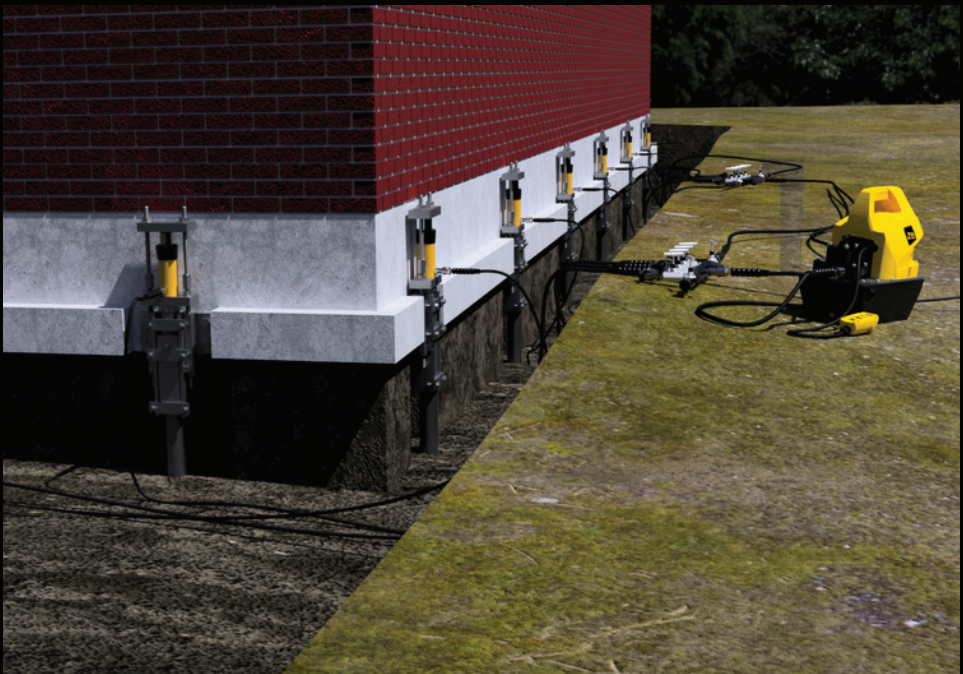

MANIFOLD LIFT SYSTEM

Earth Contact Products: Providing You
The Very Best Solution for Your Foundation Problems

THE ECP MANIFOLD LIFT SYSTEM

The Manifold Lift System offers a precise and efficient way to lift houses. Using hydraulic power and strategically placed lifting points, it raises the entire structure evenly. Unlike traditional methods, this system ensures uniform lifting by distributing hydraulic pressure through interconnected points, reducing the risk of uneven stress or damage. It allows for precise control over the lifting process, enabling adjustments as needed.

With reliable performance and meticulous engineering, the Earth Contact Products Manifold Lift System provides a safe and dependable solution for raising houses to the desired level.

ENGINEER APPROVED

THE SOLUTION

The ECP 6-Way Manifold

Full Set Up for Synchronous Lift

- Individual control for each cylinder
- One installer can manage multiple cylinders
- Ability to lock off cylinders at exact pressures
- Can be linked with multiple manifolds

- Lightweight portable equipment
- Multiple cylinders lifting concurrently
- Gauges monitor exact lift pressure

DESIGNED AND ENGINEERED TO PERFORM

For over 25 years, Earth Contact Products (ECP) has been the industry leader in structural support solutions. With over 18 patents and trademarks, we deliver innovative, high-quality products that are Designed and Engineered to Perform. Backed by a full manufacturer's warranty, we don't just meet industry standards—we set them, driving growth and technological advances across the industry. Proudly made in the USA, our products ensure lasting performance and peace of mind.