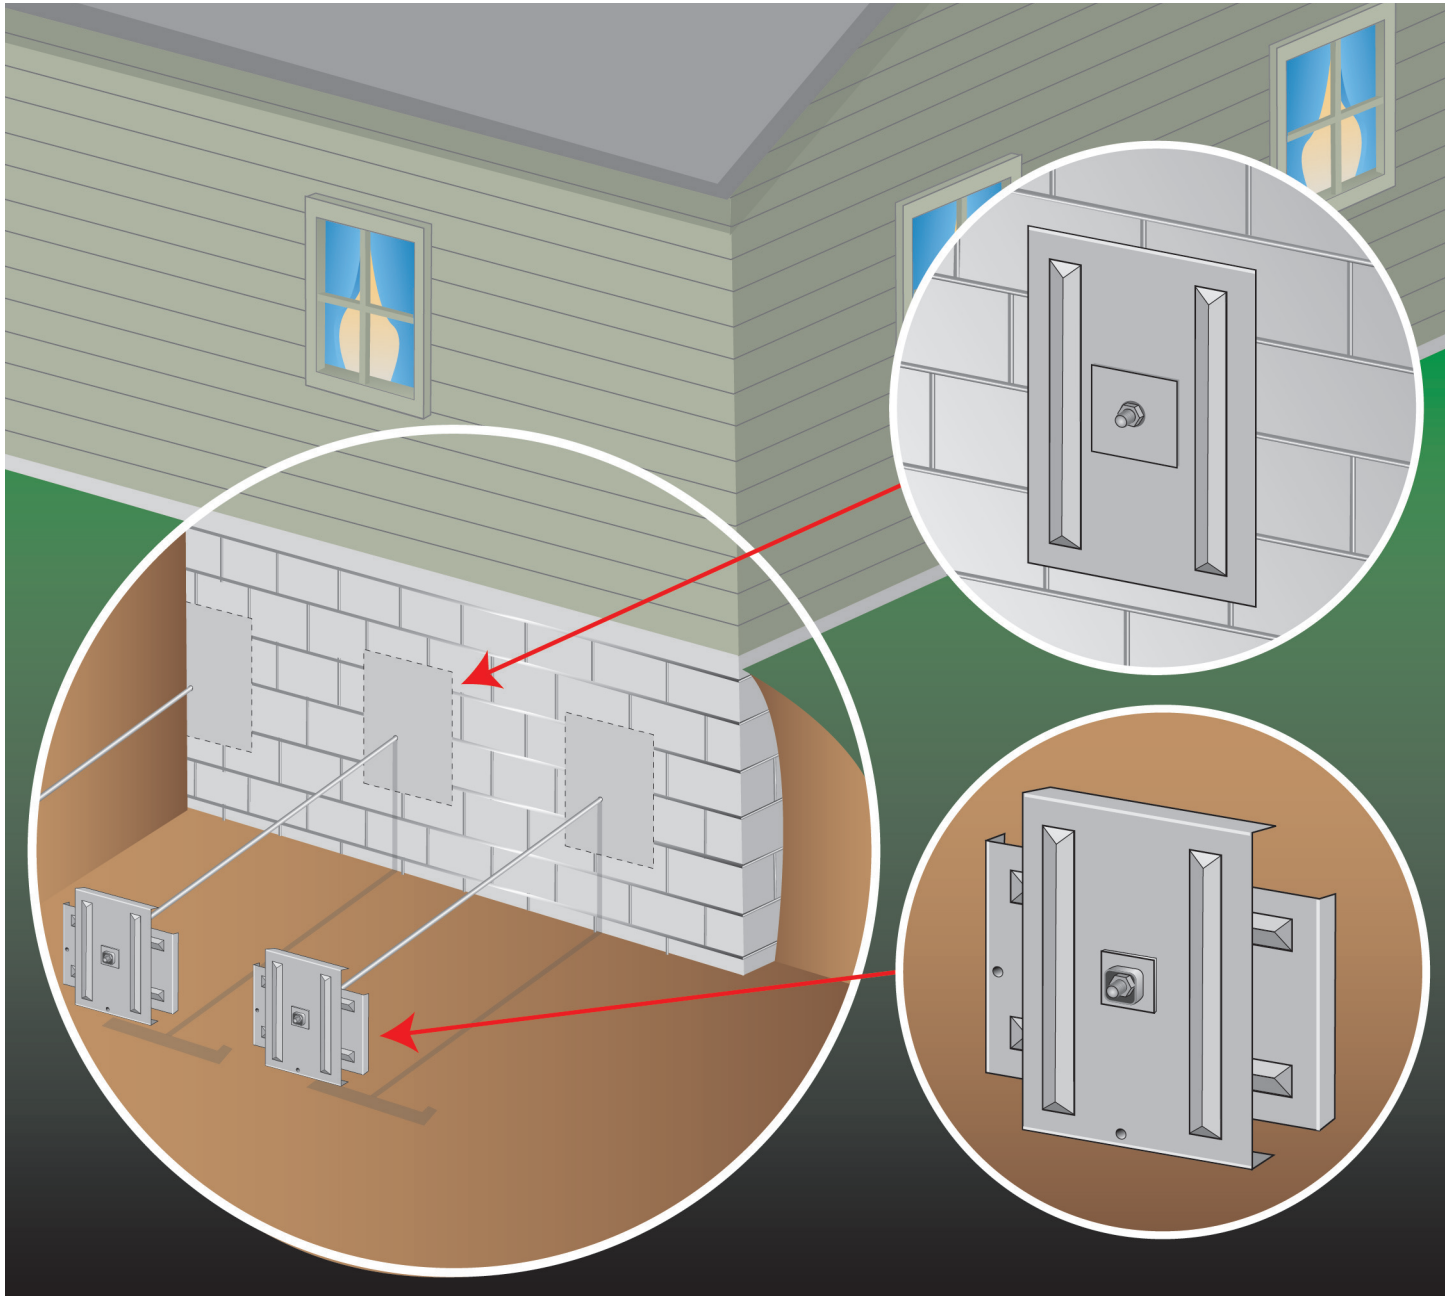

ECP Plate Earth Anchor

ECP

- Distance to Plate Anchor Adjustable 9' to 13-1/2'
- Installs With Portable Equipment
- Installs With Little Disturbance to Landscape
- Installs With Little or No vibration

**EARTH
CONTACT
PRODUCTS**