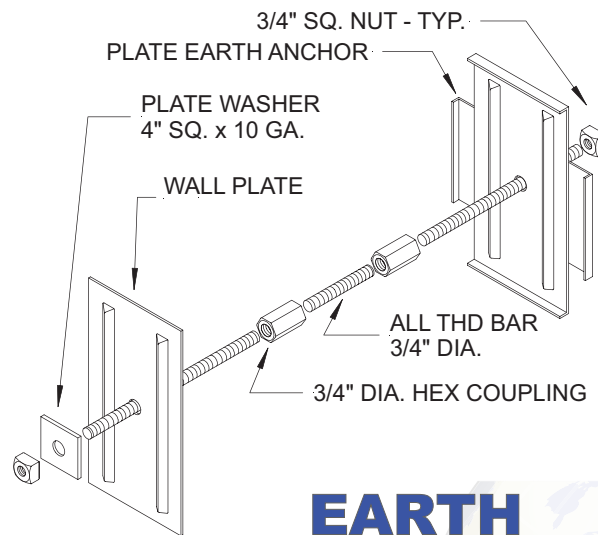

ECP Plate Earth Anchor

EARTH CONTACT PRODUCTS

1-866-327-0007

15612 S Keeler Terr.
Olathe, Ks 66062
Phone: 913-393-0007
Fax: 913-393-0008
info@getecp.com
www.getecp.com