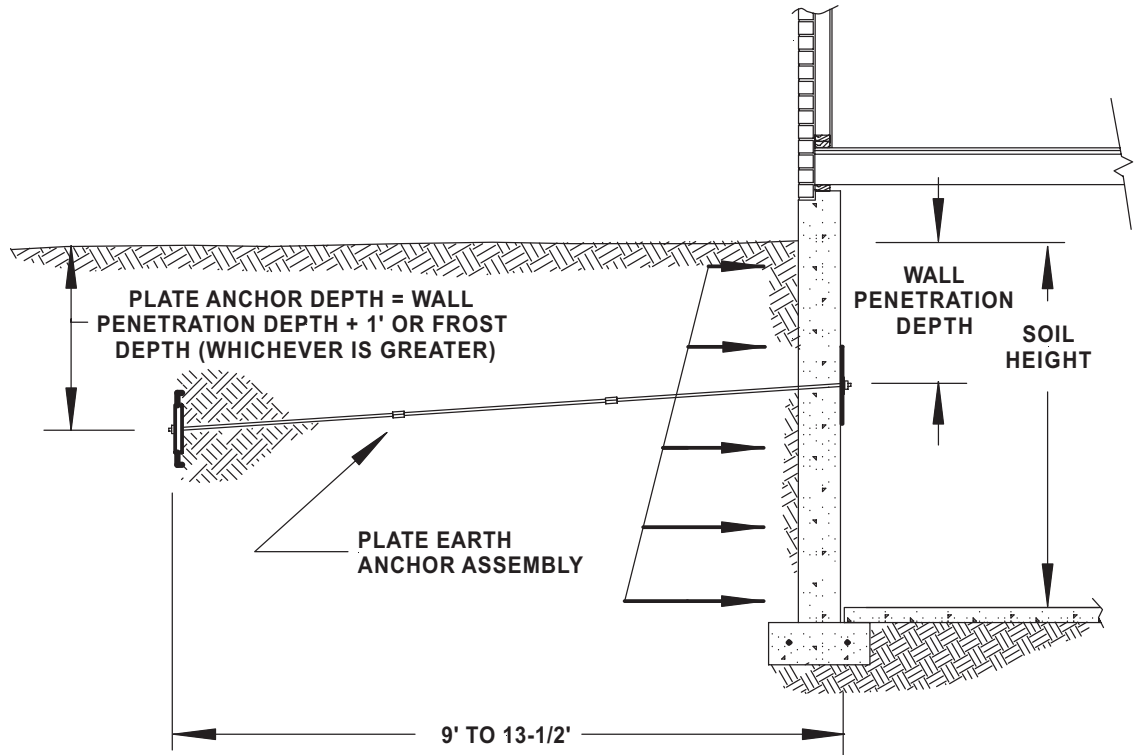

ECP Plate Earth Anchor

EARTH CONTACT PRODUCTS

1-866-327-0007

15612 S Keeler Terr.
Olathe, Ks 66062
Phone: 913-393-0007
Fax: 913-393-0008
info@getecp.com
www.getecp.com