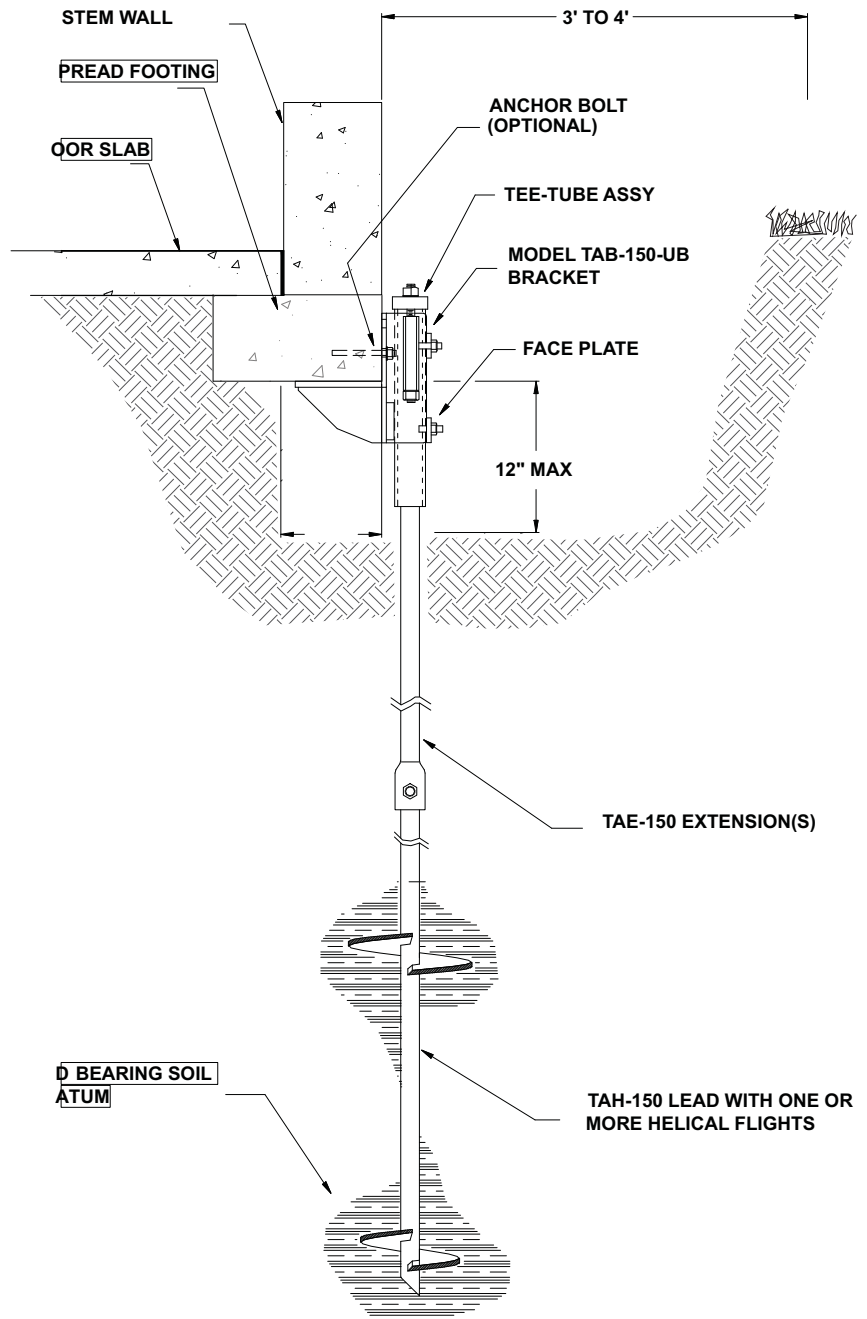

Model TAB-150-UB Utility Bracket Details

Model TAB-150-UB Utility Bracket Application Drawing

Small Utility Bracket Details

© 2015 Earth Contact Products, L.L.C.
 Permission granted to copy for sole purpose to prepare bid documents