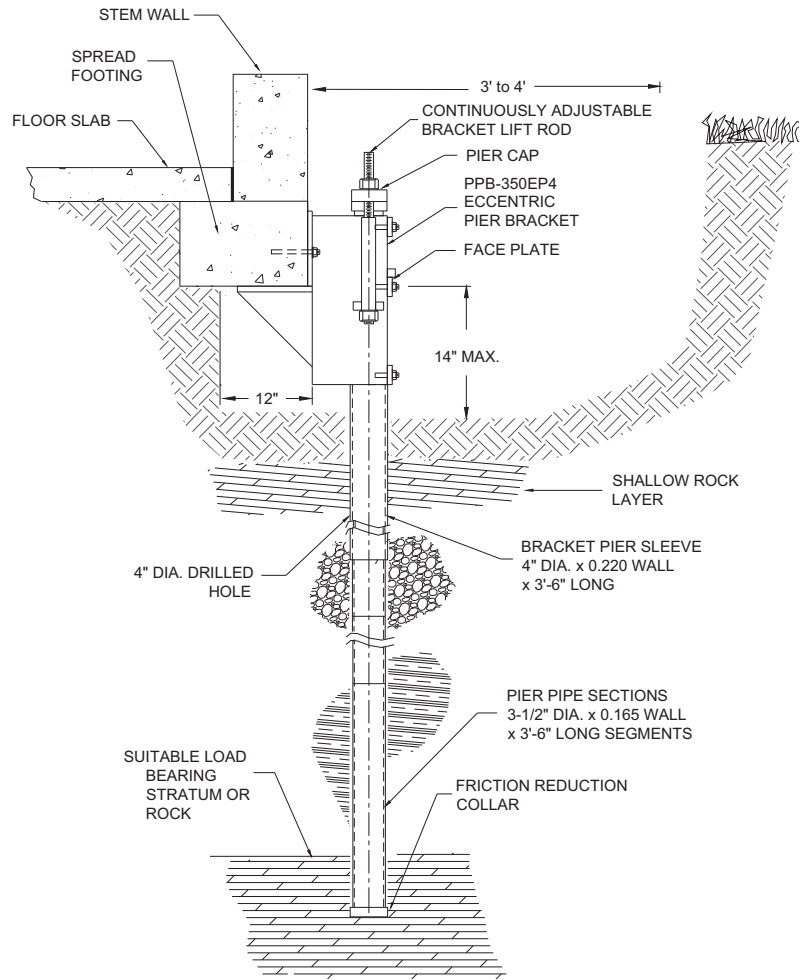

PPB-350EP4 - 4" Eccentric Utility Bracket Details

PPB-350EP4 - 4" Eccentric Utility Bracket Application Drawing

PPB-350EP4 Details

© 2015 Earth Contact Products, L.L.C.
 Permission granted to copy for sole
 purpose to prepare bid documents