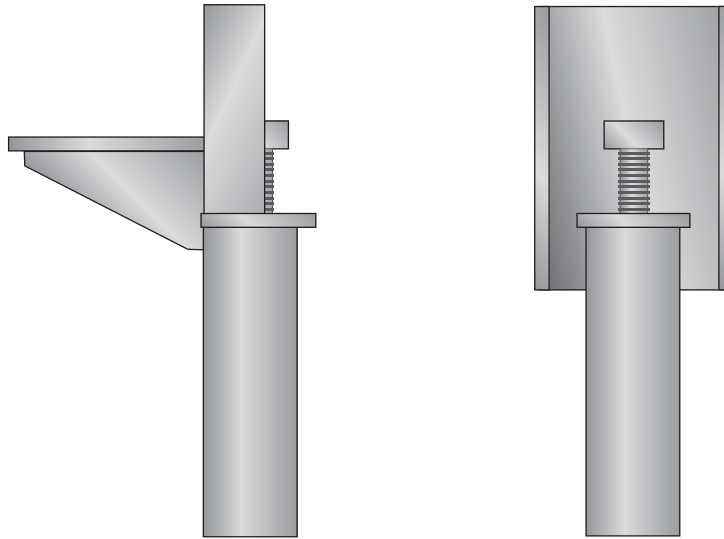

TAB-150-LP - Helical Porph Bracket

Product Specifications	
Product Style	Helical Porph Bracket
Component	TAB-150-LP Porph Bracket
Ultimate Capacity Compression	9 Kips
Material	A36
Length	6"
Width	8"
Max Lift	4-1/2"
Coating	Painted
Standard Package	1
Weight	23 lbs

Notes

Used with TA-150 helicals.